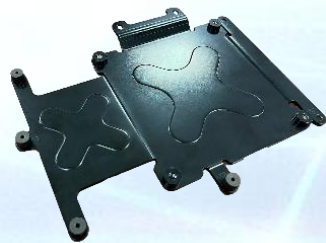

## Accessories List -4

**aXtion VHB MP  
Module with  
Silicone Hand Strap**

**aXtion VHB MH  
Module**

**MagConnect HD Single  
Arm Forklift | Pole  
(up to 3 inches wide)**

**MagConnect HD  
AMPs Mount**