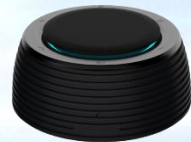

## RT112 Android Rugged Tablet

**Glass Screen Protector**

**Office Cradle**

**8800mAh Battery**

**45W USB-C Adaptor**

**Shoulder Strap**

**Rotatable Hand Strap**

**POS Mount**

**Vehicle Cradle with USB Host**

**Vehicle Cradle**

**aXtion VHB MP Module with Silicone Hand Strap**

**aXtion VHB MH Module**

**MagConnect HD Single Arm Forklift | Pole (up to 3 inches wide)**

**MagConnect HD AMPs Mount**