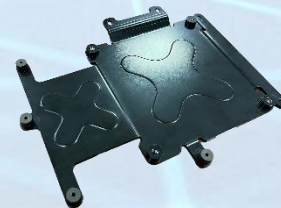

aXtion VHB MP Module with Silicone Hand Strap