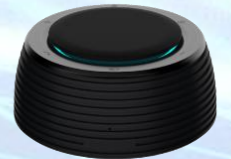

Bluetooth Speaker